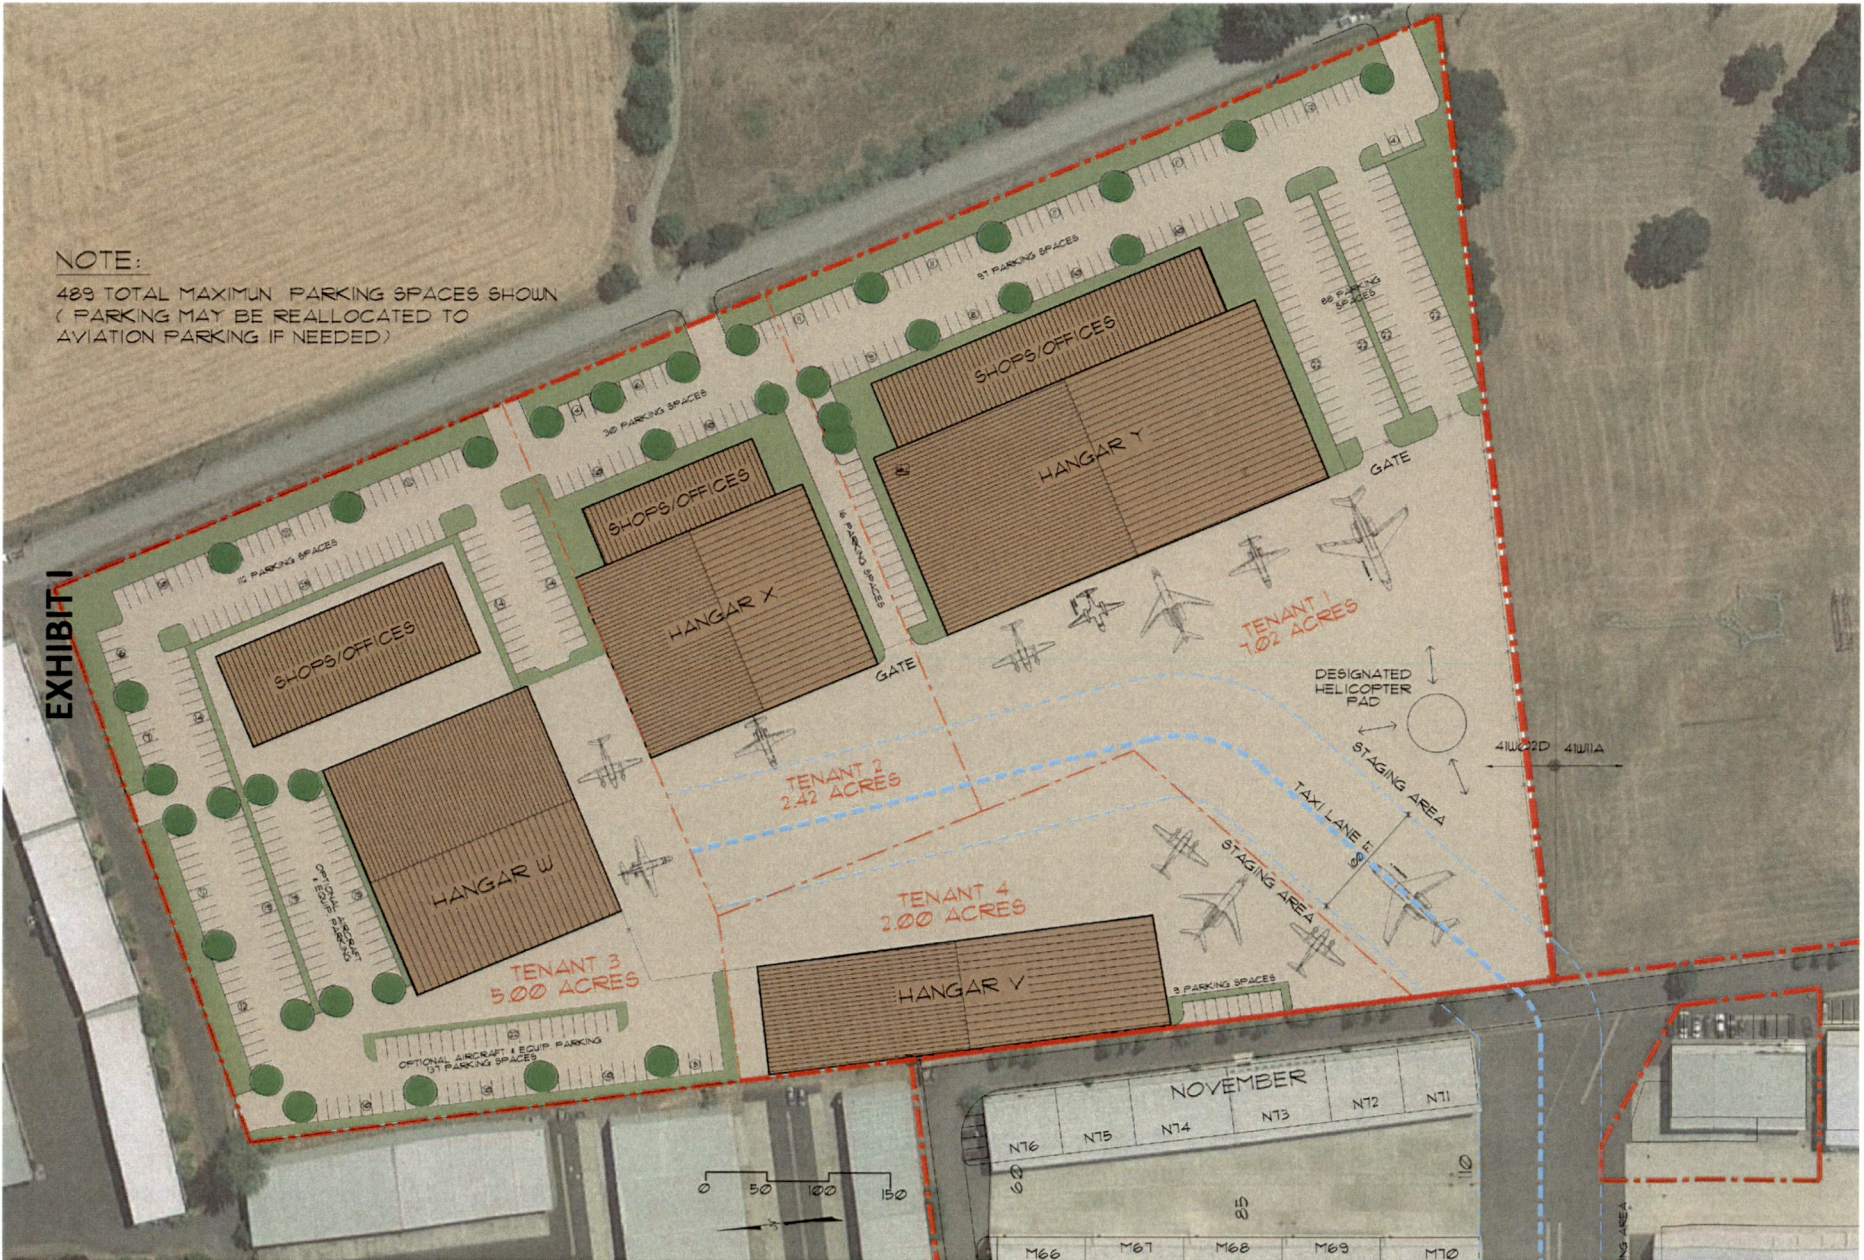

REVISIONS

PAGE
L10

EXHIBIT 1

NOTE:

489 TOTAL MAXIMUM PARKING SPACES SHOWN
 (PARKING MAY BE REALLOCATED TO
 AVIATION PARKING IF NEEDED)

ARON
 FAEGRE
 ARCHITECT
 530 S.W. YAMHILL
 PORTLAND
 OREGON
 97204
 503-232-2548

AURORA AIRPORT BUSINESS CENTER
 MASTER
 PLAN
 AURORA AIRPORT - AURORA, OREGON

MASTER
 SITE PLAN
 MAX PARKING
 DATE: 1-24-19
 DRAWN BY:
 AF

REVISIONS

PAGE:
 L10a