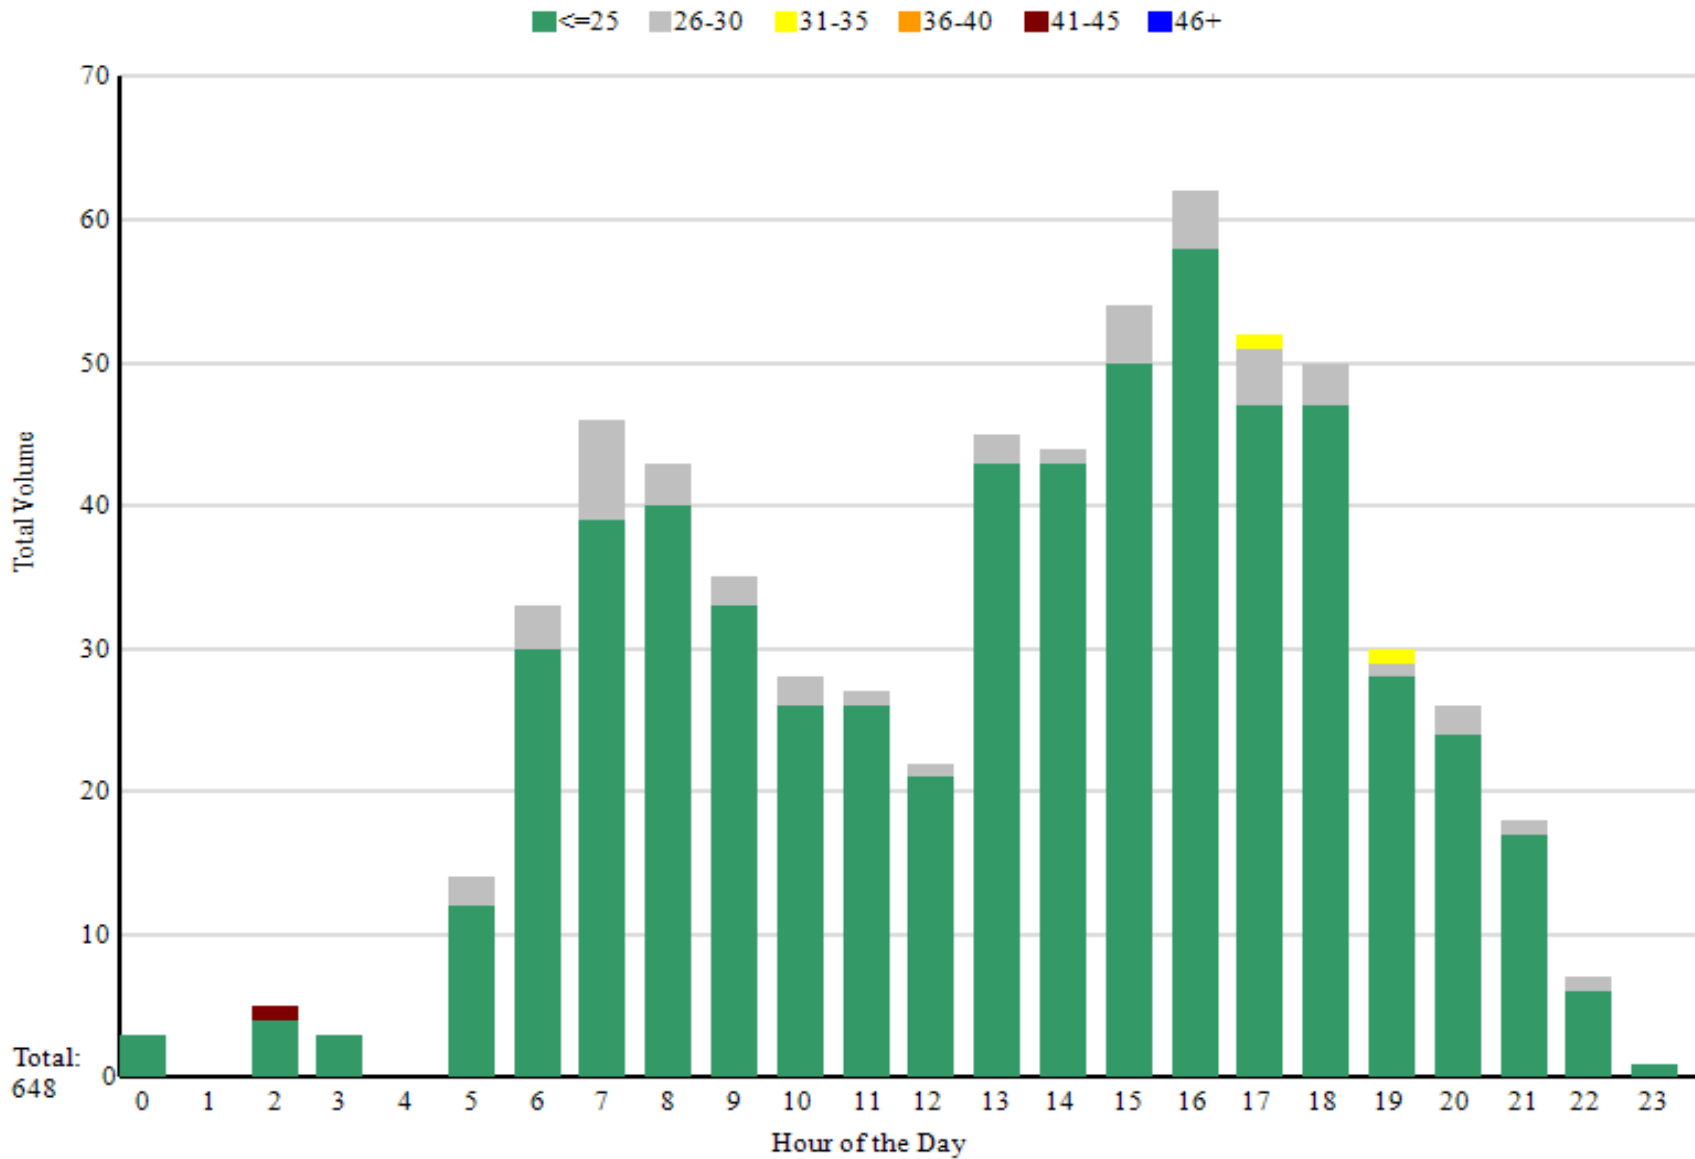

Place Currently Not Set
Speed/Time/Volume Graph

Location: Ottawa @ Yukon
Dates: 2/11/2020 to 2/13/2020

Zone: Residential
Speed Limit: 25 MPH

Travel Direction: W

Total:
648